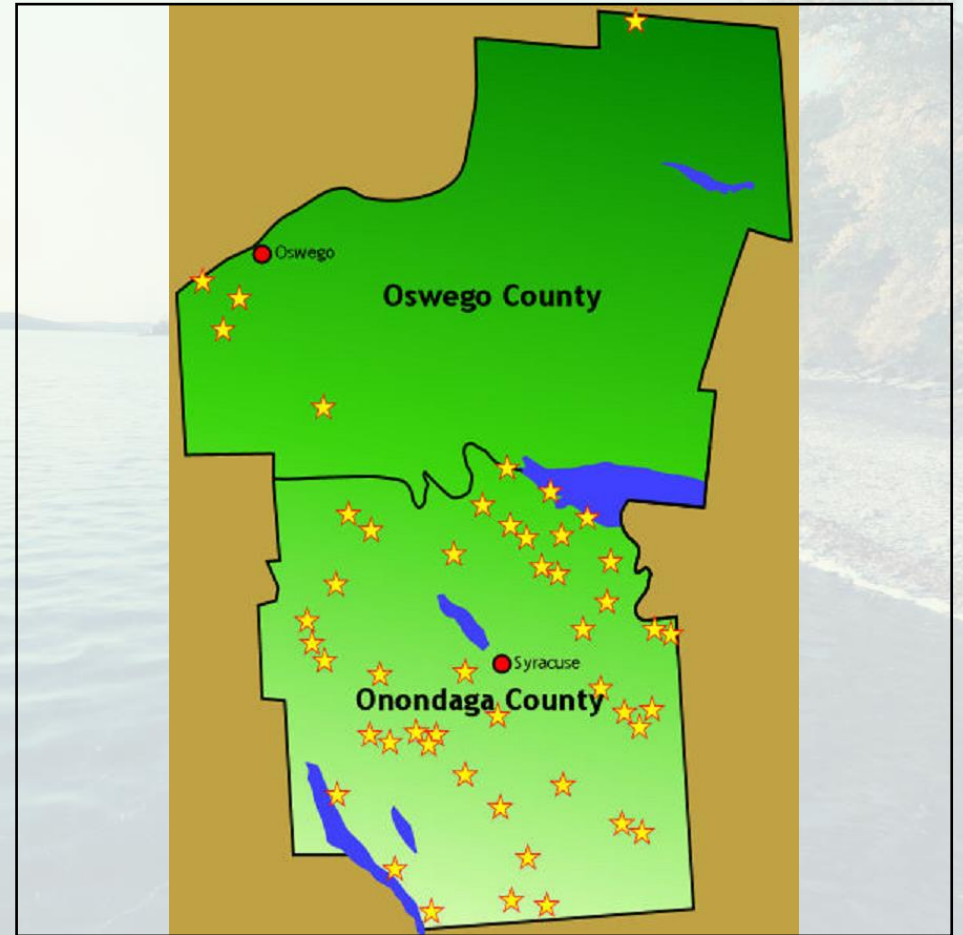

CNY Regional NYSFOLA Conference Land Trusts Working for Water Quality

**The Central New York Land Trust
and Our Role in Protecting
Skaneateles Lake Watershed**

Protecting Nature's Gems...*One Acre at a Time*

CNY Land Trust & Water Quality

Richard "Rick" Smardon, PhD, Past Board Chair &
Paul Porter, Director of Stewardship
Central New York Land Trust

Central New York Land Trust

- Founded in 1972
- Membership-supported, nonprofit land conservation organization
- 1750-square mile service area in Onondaga and Oswego Counties
- Supported by over 350 individuals and families

Central New York Land Trust

- 51 preserves
- Started with Baltimore Woods & Old Fly Marsh
- 6th largest land trust in NY state
- Nationally accredited in 2021

Central New York Land Trust

- Major role is property acquisition & stewardship
 - Due diligence
 - Fee simple vs. easements
 - Acquisition means
 - Tax exemption status
 - Level of development

Central New York Land Trust

Vitkus Conservation Area Skaneateles Lake

- Conserve 108 acres
- Restore damaged steep-sloped eskers and streambanks
- Create low impact public access compatible with our conservation values
- Partner with SUNY College of ESF, Upstate Freshwater Institute and other related organizations
- Create a center for excellence with partnership opportunities between ourselves, educational institutions, and peer organizations